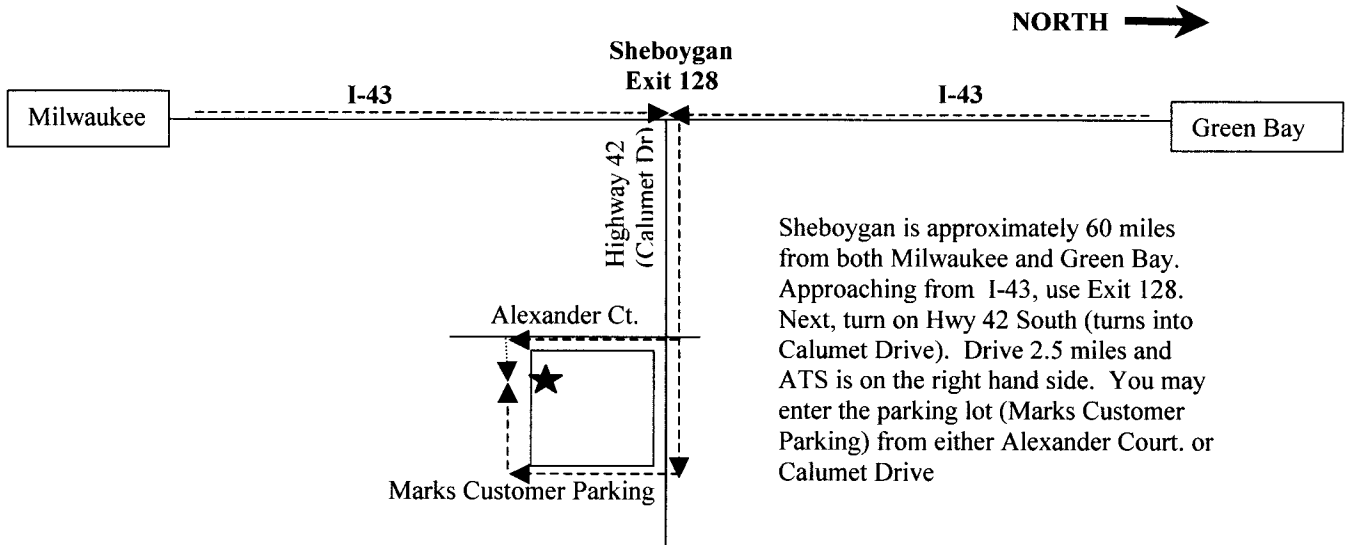

Directions to ATS (★):

Richard Aguinaga
Aguinaga Technical Services
1924-C Calumet Drive
Sheboygan, WI 53081
Phone: (920) 803-8789
Fax: (920) 803-6707
richats@bytehead.com

Sheboygan is approximately 60 miles from both Milwaukee and Green Bay. Approaching from I-43, use Exit 128. Next, turn on Hwy 42 South (turns into Calumet Drive). Drive 2.5 miles and ATS is on the right hand side. You may enter the parking lot (Marks Customer Parking) from either Alexander Court. or Calumet Drive